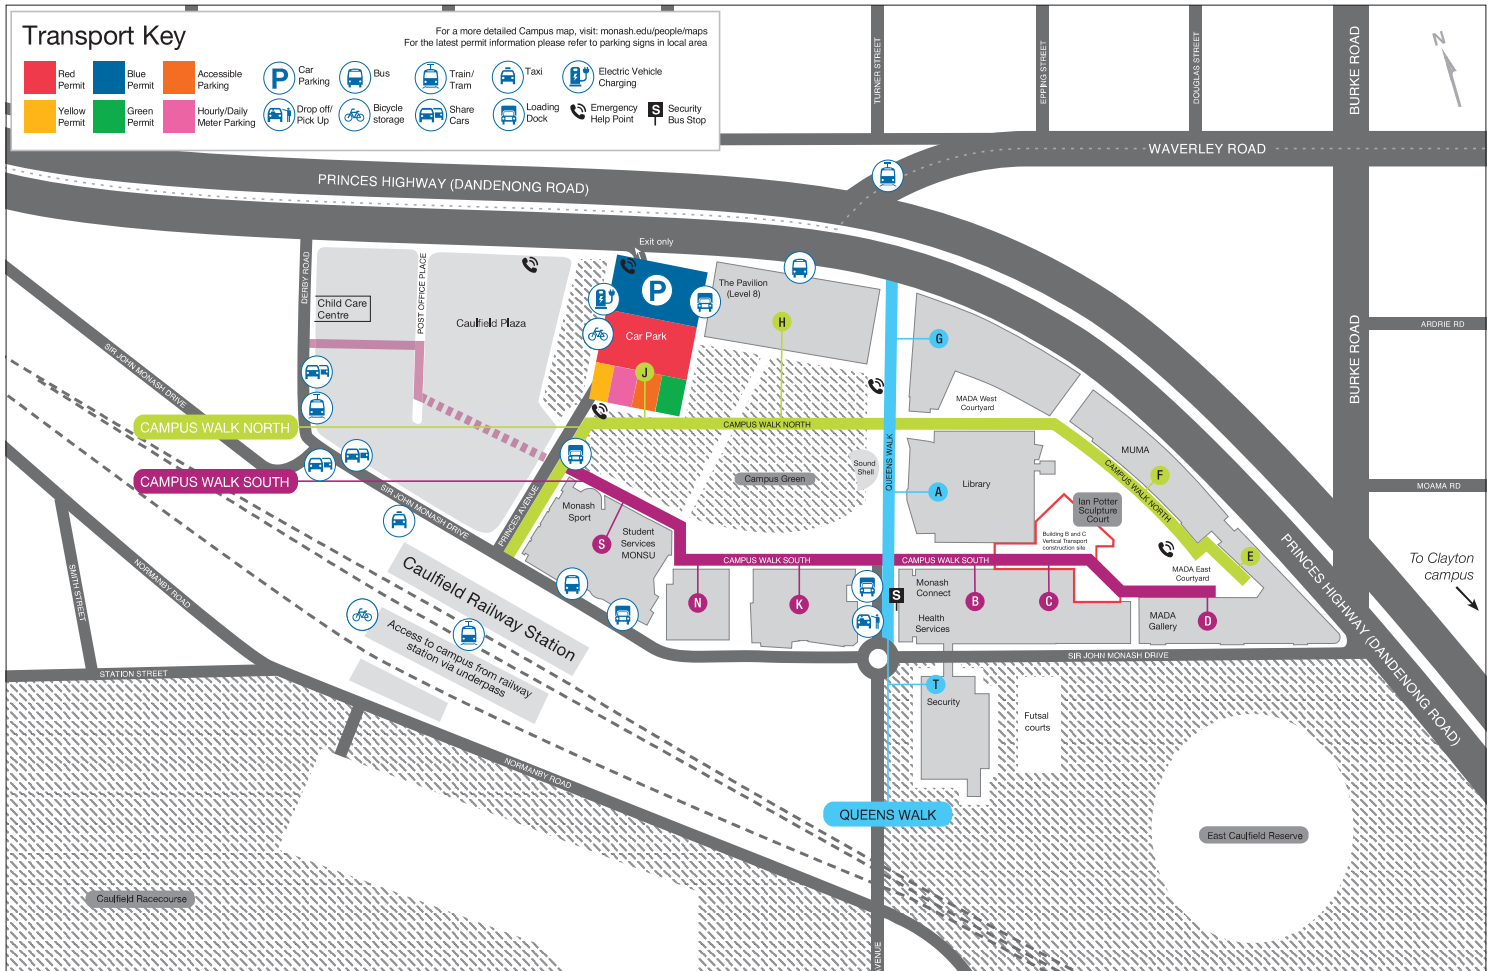

Monash University Caulfield campus

Parking	Building/Department Name	Address	Retail	Major Lecture Theatres	Public Transport	Bicycle Storage	Taxis	Share Cars
Permit parking								
Multi-level car park								
Casual hourly/daily meter parking								
Multi-level car park								
	Access Monash							
	Accounting							
	Architecture							
	Australian Centre for Jewish Civilisation							
	The Australia-Indonesia Centre							
	Australian National Data Service							
	Banking and Finance							
	Buildings and Property							
	Business Law and Taxation							
	Career Connect							
	Centre for Health Economics							
	Child Care Centre (Monash Caulfield Child Care Centre)	22-24 Derby Road, Caulfield East						
	Design							
	Econometrics and Business Statistics							
	Economics							
	English Connect							
	eSolutions							
	Fine Art							
	General computer labs							
	Information Technology							
	Languages, Literatures, Cultures and Linguistics							
	Library							
	MADA Gallery							
	Management							
	Marketing							
	Media, Film and Journalism							
	Monash Asia Institute							
	Monash Business School MBA/Executive MBA							
	Monash Connect							
	Monash Institute for the Study of Global Movements							
	Monash Media Labs							
	Monash Graduate Association (MGA)							
	Monash Graduate Association computer labs							
	Monash Sport							
	Monash University Museum of Art (MUMA)							
	Museum of Computing History							
	Muslim Prayer Room (Men)							
	Muslim Prayer Room (Women)							
	Nursing and Allied Health Student Services							
	Office of Caulfield Campus Community							
	Parenting Rooms							
	Public Health and Preventive Medicine							
	Security							
	Social Sciences							
	Social Work							
	Student Services MONSU							
	Translational Studies Lab							
	University Health Services							
	Wominjeka Djembana							
	Cafe MONSU							
	The Campus Bookstore (Level 2)							
	Gong Cha							
	Graze on the Green							
	Flipboard Café							
	Flipside Café							
	Koji Sushi							
	Sammy's Café							
	Sip N Bite Kebabs							
	Zambbrero							
	B214, B215, B218							
	C302A, C302B, C303							
	E224							
	F201							
	F604, F605, F606, F607							
	HB40, HB32, HB39, HB36							
	H125, H126							
	H235, H237, H238							
	K309, K321							
	N305, N306, N322							
	S230, S232							
	Building H, off Princes Highway (Dandenong Road)							
	Building B, off Queens Walk							
	Building S, off Sir John Monash Drive							
	Bus interchange	Sir John Monash Drive						
	Caulfield Railway Station	Station Street/Normanby Road						
	Free inter-campus shuttle bus (to/from Clayton campus)	Princes Highway, H						
	Tram stop	Derby Road						
	Tram stop	Princes Highway/Waverley Road						
	Multi-level car park, Level 1							
	Parkiteer bicycle storage, Caulfield Railway Station							
	Sir John Monash Drive near Princes Avenue							
	Corner Sir John Monash Drive and Derby Road							
	Sir John Monash Drive, near Derby Road							