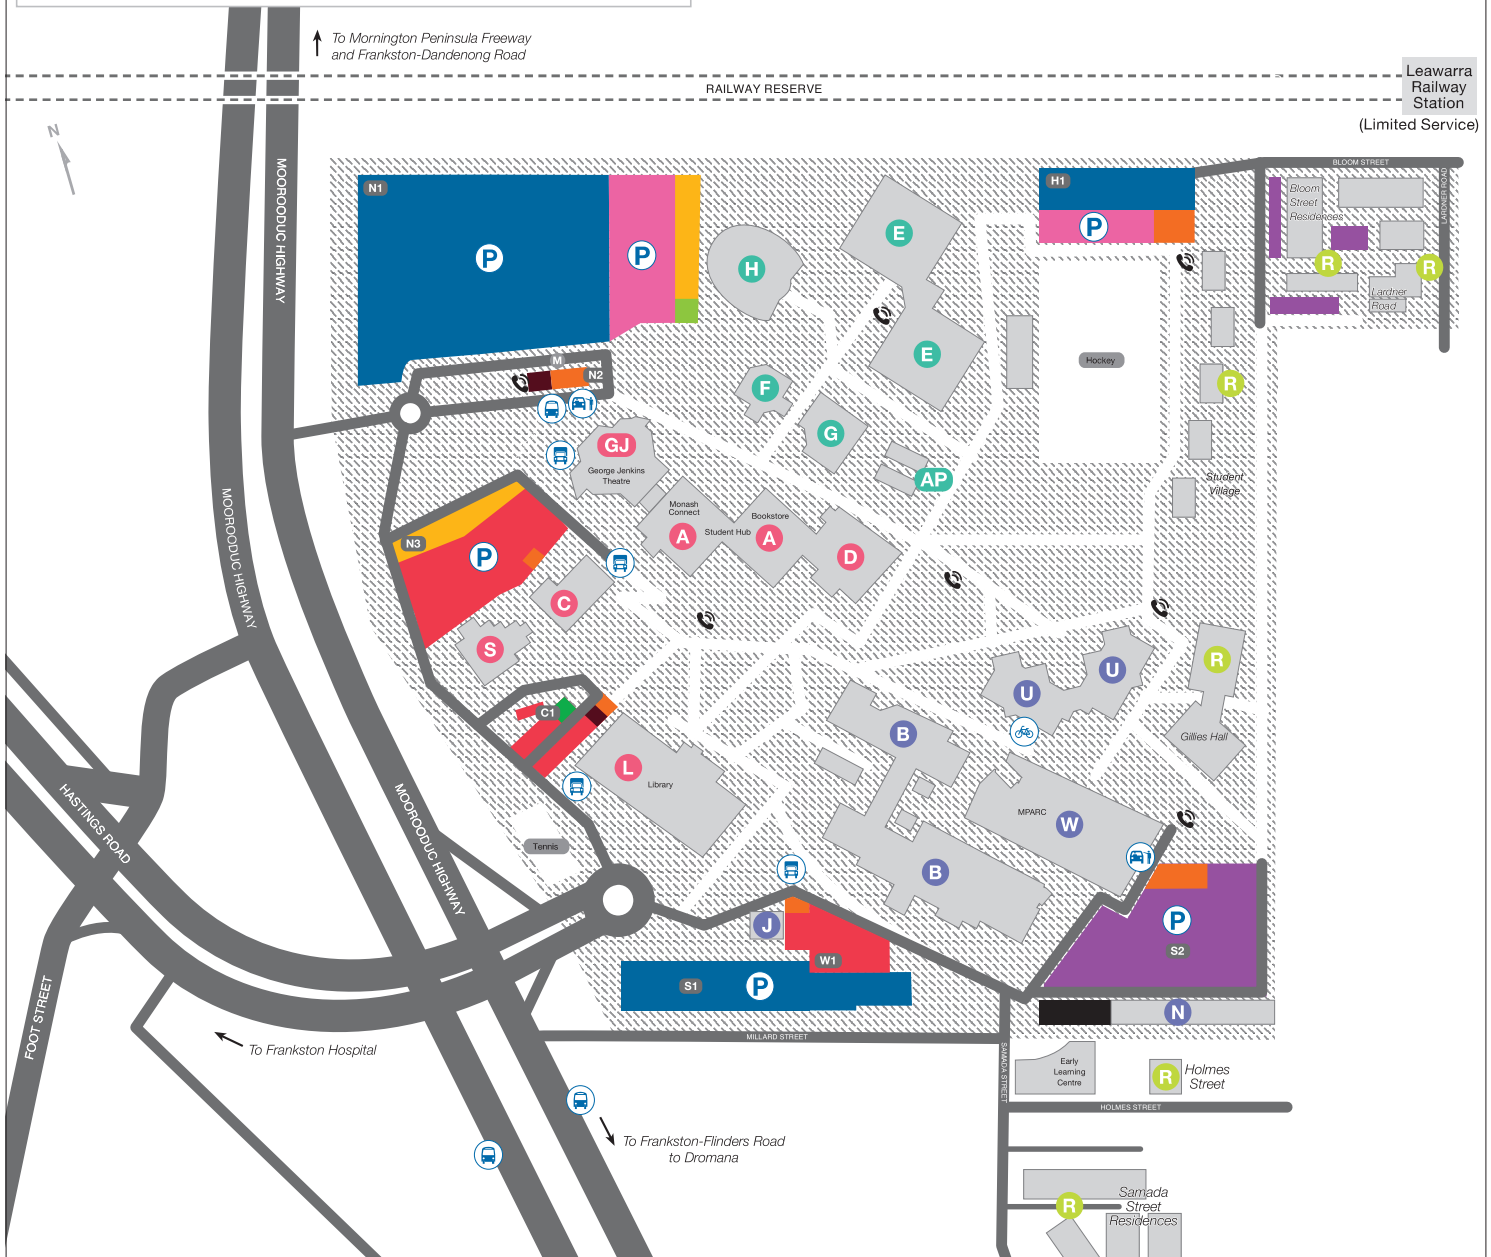

Monash University Peninsula campus

Transport Key

For a more detailed Campus map, visit: monash.edu/people/maps
For the latest permit information please refer to parking signs in local areas

■ Red Permit	■ Blue Permit	■ Hourly/Daily Meter Parking	■ Motorcycle Parking	■ Residential Services Parking	P Car parking	Bus Bus	LD Loading Dock
■ Yellow Permit	■ Green Permit	■ Accessible Parking	AP Authorised Parking Only	DOP Drop Off Parking	DOPU Drop off/ Pick Up	B Bicycle storage	EHP Emergency Help Point
							M Parking Meter

Parking

North 1 car park	N1
North 2 car park	N2
North 3 car park	N3
Administration car park	C1
South 1 car park	S1
South 2 car park	S2
West car park	W1
Hockey car park	H1

Building/Department Name

Administration	C
Buildings and Property	C
Campus Business Lounge	S
Career Connect	A
Education	A
eSolutions	A
George Jenkins Theatre	GJ
Indigenous Student Lounge	S
Library	L
Monash Business School	D
Monash Connect	A
Monash Peninsula Activity and Recreation Centre (MPARC)	W
Monash Residential Services (MRS)	C
Monash Sport	W
Nursing and Midwifery	E
Occupational Therapy	G
Paramedicine	H
Parenting Room	A
Physiotherapy	B
Portables AP101-AP106	AP

Quiet Room	AP
School of Primary and Allied Health Care	G
Security	C
Struan House Postgraduate Studies Centre	S
Student Hub	A
Student Union (MONSU)	C
Storage Sheds	N
University Health Services	U
Windermere Early Learning Centre	1A Holmes Street
Workshop/maintenance	J

Residences

Bloom Street	1 Bloom Street, R
Gillies Hall	R
Holmes Street	3 Holmes Street, R
Lardner Road	65, 67 Lardner Road, R
Samada Street	11 Samada Street, R
Student Village	1A Bloom Street, R

Retail

Bookshop	A
Flipboard Café	A
Upper Deck Café	U